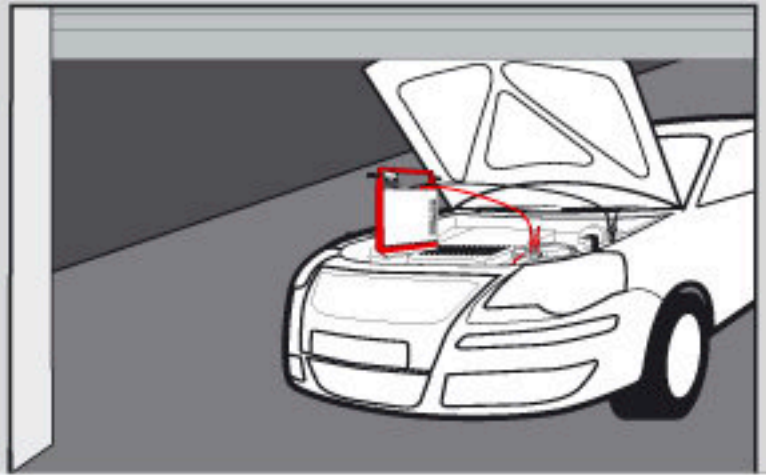

FERVE F-1900

12 V 400 A
1000 A pico / peak

12 V - 17 Ah

BATTERY BOOSTER

Solves the problem of battery starting in your own garage.
No need for an electrical socket.
The easiest, quickest and most practical:
connect the clamps to the battery and start your vehicle.

With the FERVE F-1900 you'll go a very long way.