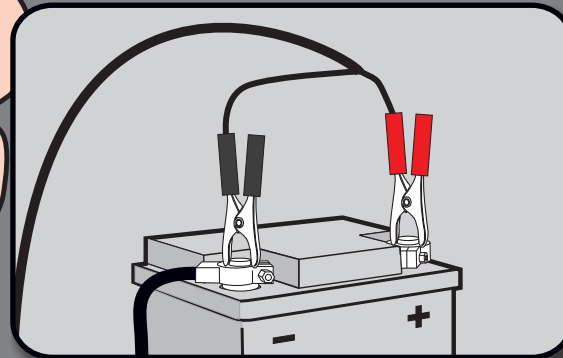

FERVE F-2400

BATTERY AND ALTERNATOR TESTER

12 V - 24 V

12 V	%	
< 11.9	< 20%	POOR
12.1	25%	FAIR
12.3	50%	FAIR
12.5	75%	FAIR
12.7	100%	FULL

Fully illustrated
instruction manual

FERVE F-2400

THE MOST PRACTICAL TESTER

FOR ALL, FOR ALL
batteries users

TWO TYPES OF CONNECTION:

Lighter socket

Directly to the battery

Liquid batteries:
Lead-acid, silver calcium

Gel batteries:
VRLA, AGM

Alternators:
12 V and 24 V