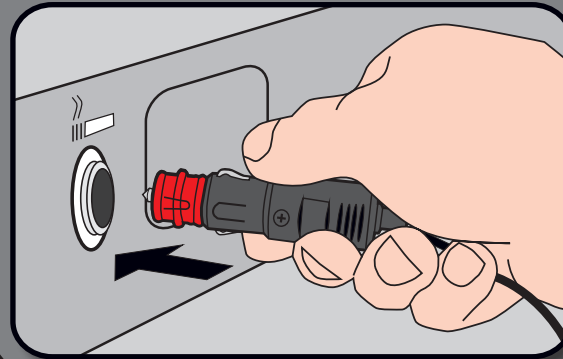

FERVE F-2400

BATTERY AND ALTERNATOR TESTER

12 V - 24 V

12 V	%	
< 11.9	< 20%	POOR
12.1	25%	FAIR
12.3	50%	FAIR
12.5	75%	FAIR
12.7	100%	FULL

Fully illustrated
instruction manual

FERVE F-2400

THE MOST PRACTICAL TESTER

FOR ALL, FOR ALL
batteries users

TWO TYPES OF CONNECTION:

Lighter socket

Directly to the battery

Liquid batteries:
Lead-acid, silver calcium

Gel batteries:
VRLA, AGM

Alternators:
12 V and 24 V